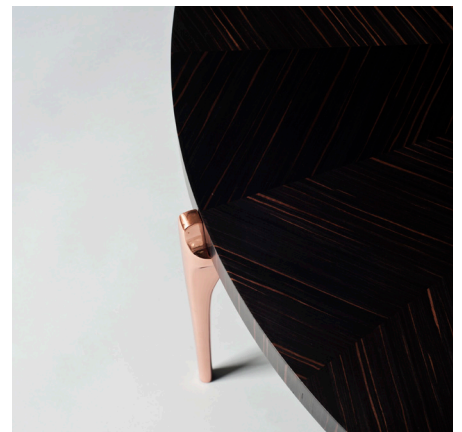

DEMURO DAS

As Shown:
Matte Swiss Ebony, Solid brass in Copper finish
Center Table 0087-001-A

ACANTHA CENTER TABLE

- Hand-cast solid brass legs in Copper finish
- Matte Swiss Ebony in a radial pattern

DIMENSIONS

1200mm [47"] (Dia) X 410mm [16"] (H)

Custom finishes and sizes available.

Please direct product inquiries to info@demurodas.com

As Shown:
Matte Swiss Ebony, Solid brass in Copper finish
Center Table 0087-001-A

As Shown:
Matte Swiss Ebony, Solid brass in Copper finish
Center Table 0087-001-A

As Shown:
Matte Swiss Ebony, Solid brass in Copper finish
Center Table 0087-001-A

LOCATION

NEW DELHI
(TEL) 0124 4384071
THE PLAZA MALL, MG ROAD
GUGAON, HARYANA, INDIA